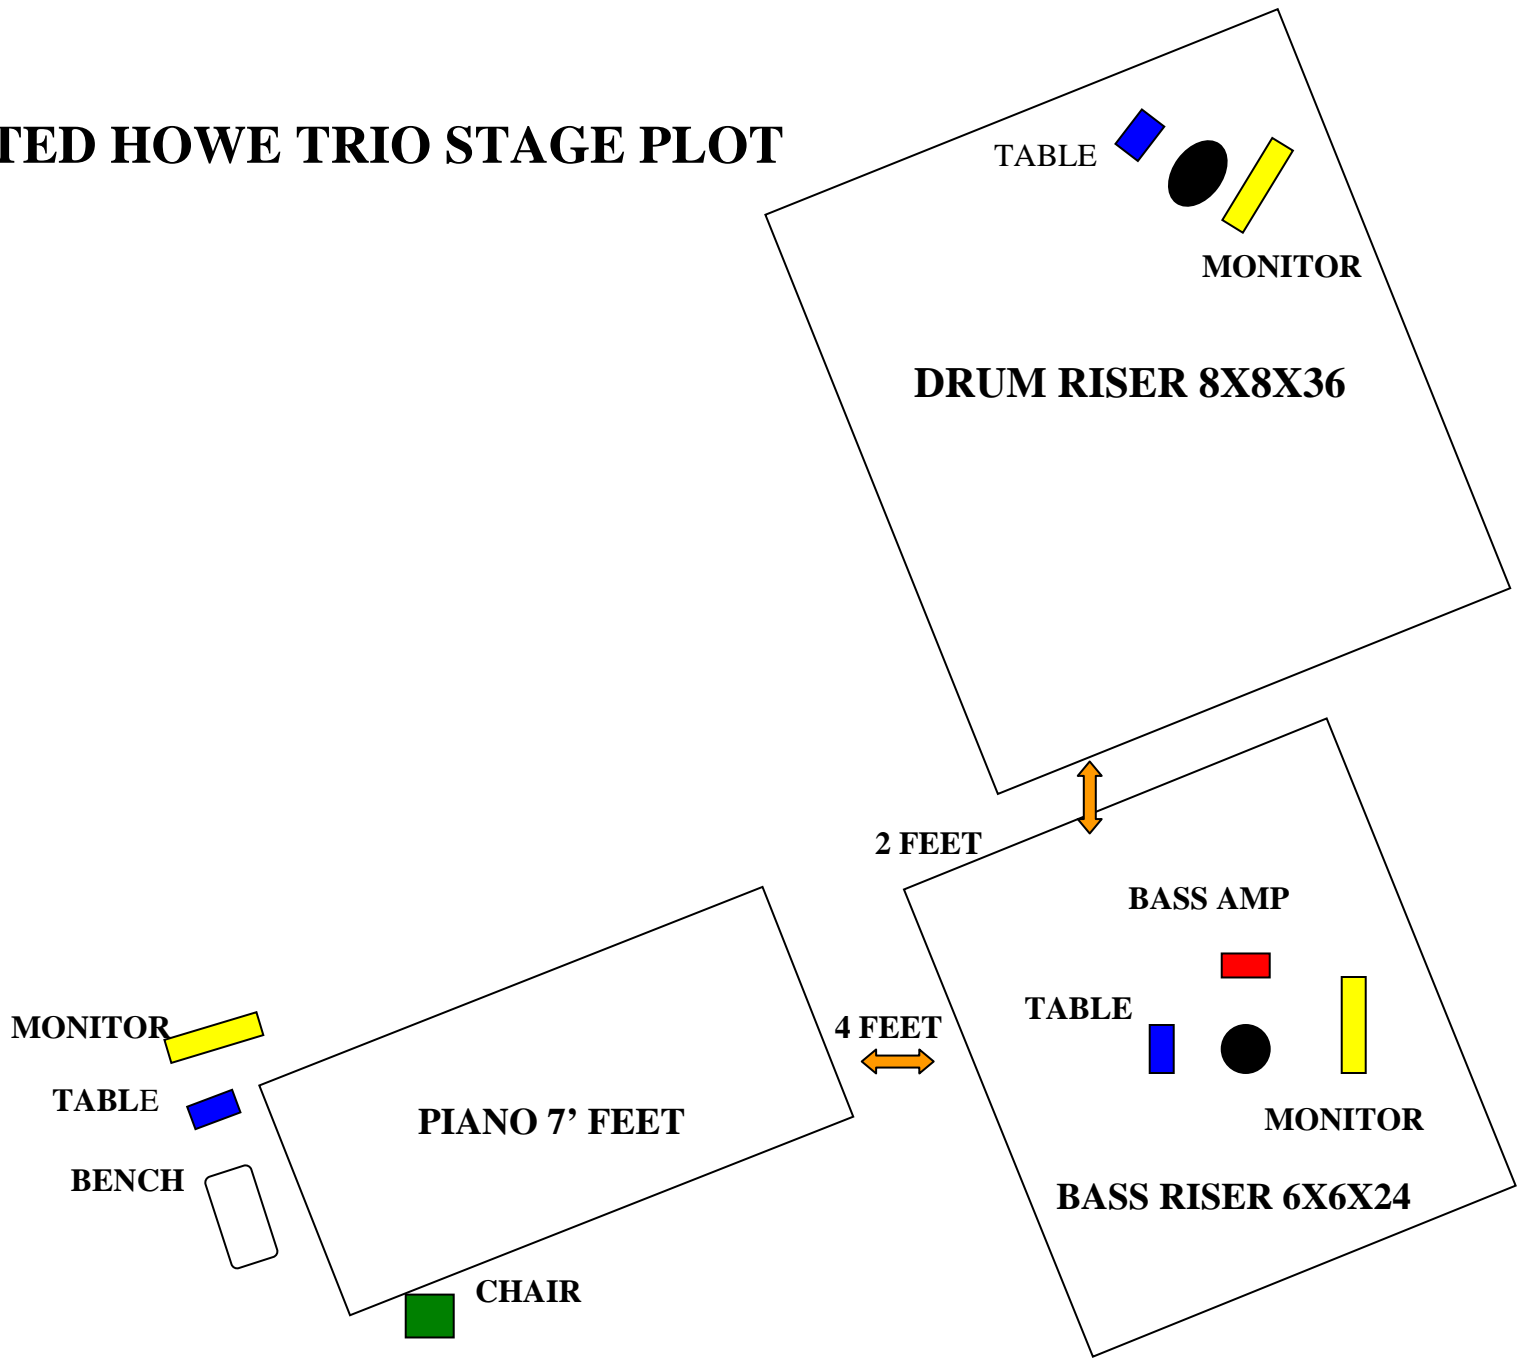

TED HOWE TRIO STAGE PLOT

LIGHTING SPECIALS

- #1. PIANO KEYBOARD AND BENCH AREA.
- #2. BASS RISER
- #3. DRUM RISER.
- #4. WHOLE STAGE AREA IN FRONT OF PIANO AND BASS RISER

PIANO AND BASS RISER (5-6) FEET FROM EDGE OF STAGE.